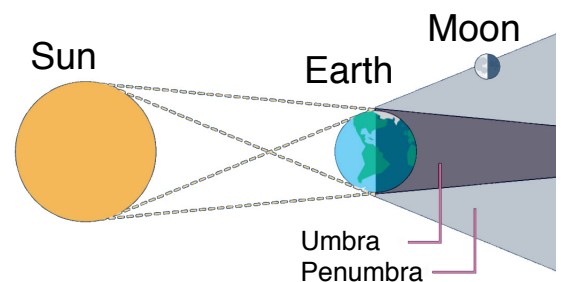

Annular Solar Eclipse

Annular Solar Eclipse

Periphery of Sun is visible

Fold

Lunar Eclipse

Lunar Eclipse

Moon is in Earth's shadow

Total Lunar Eclipse

Total Lunar Eclipse

Entire Moon is in Earth's dark shadow and may appear red

www.nj.com/news/2021/05/

Partial Lunar Eclipse

Partial Lunar Eclipse

Part of Moon is in Earth's dark shadow

<https://indianexpress.com/article/technology/science/>

Penumbral Lunar Eclipse

Penumbral Lunar Eclipse

Moon is in Earth's shadow edge

www.timeanddate.com/eclipse/penumbral-lunar-eclipse.html